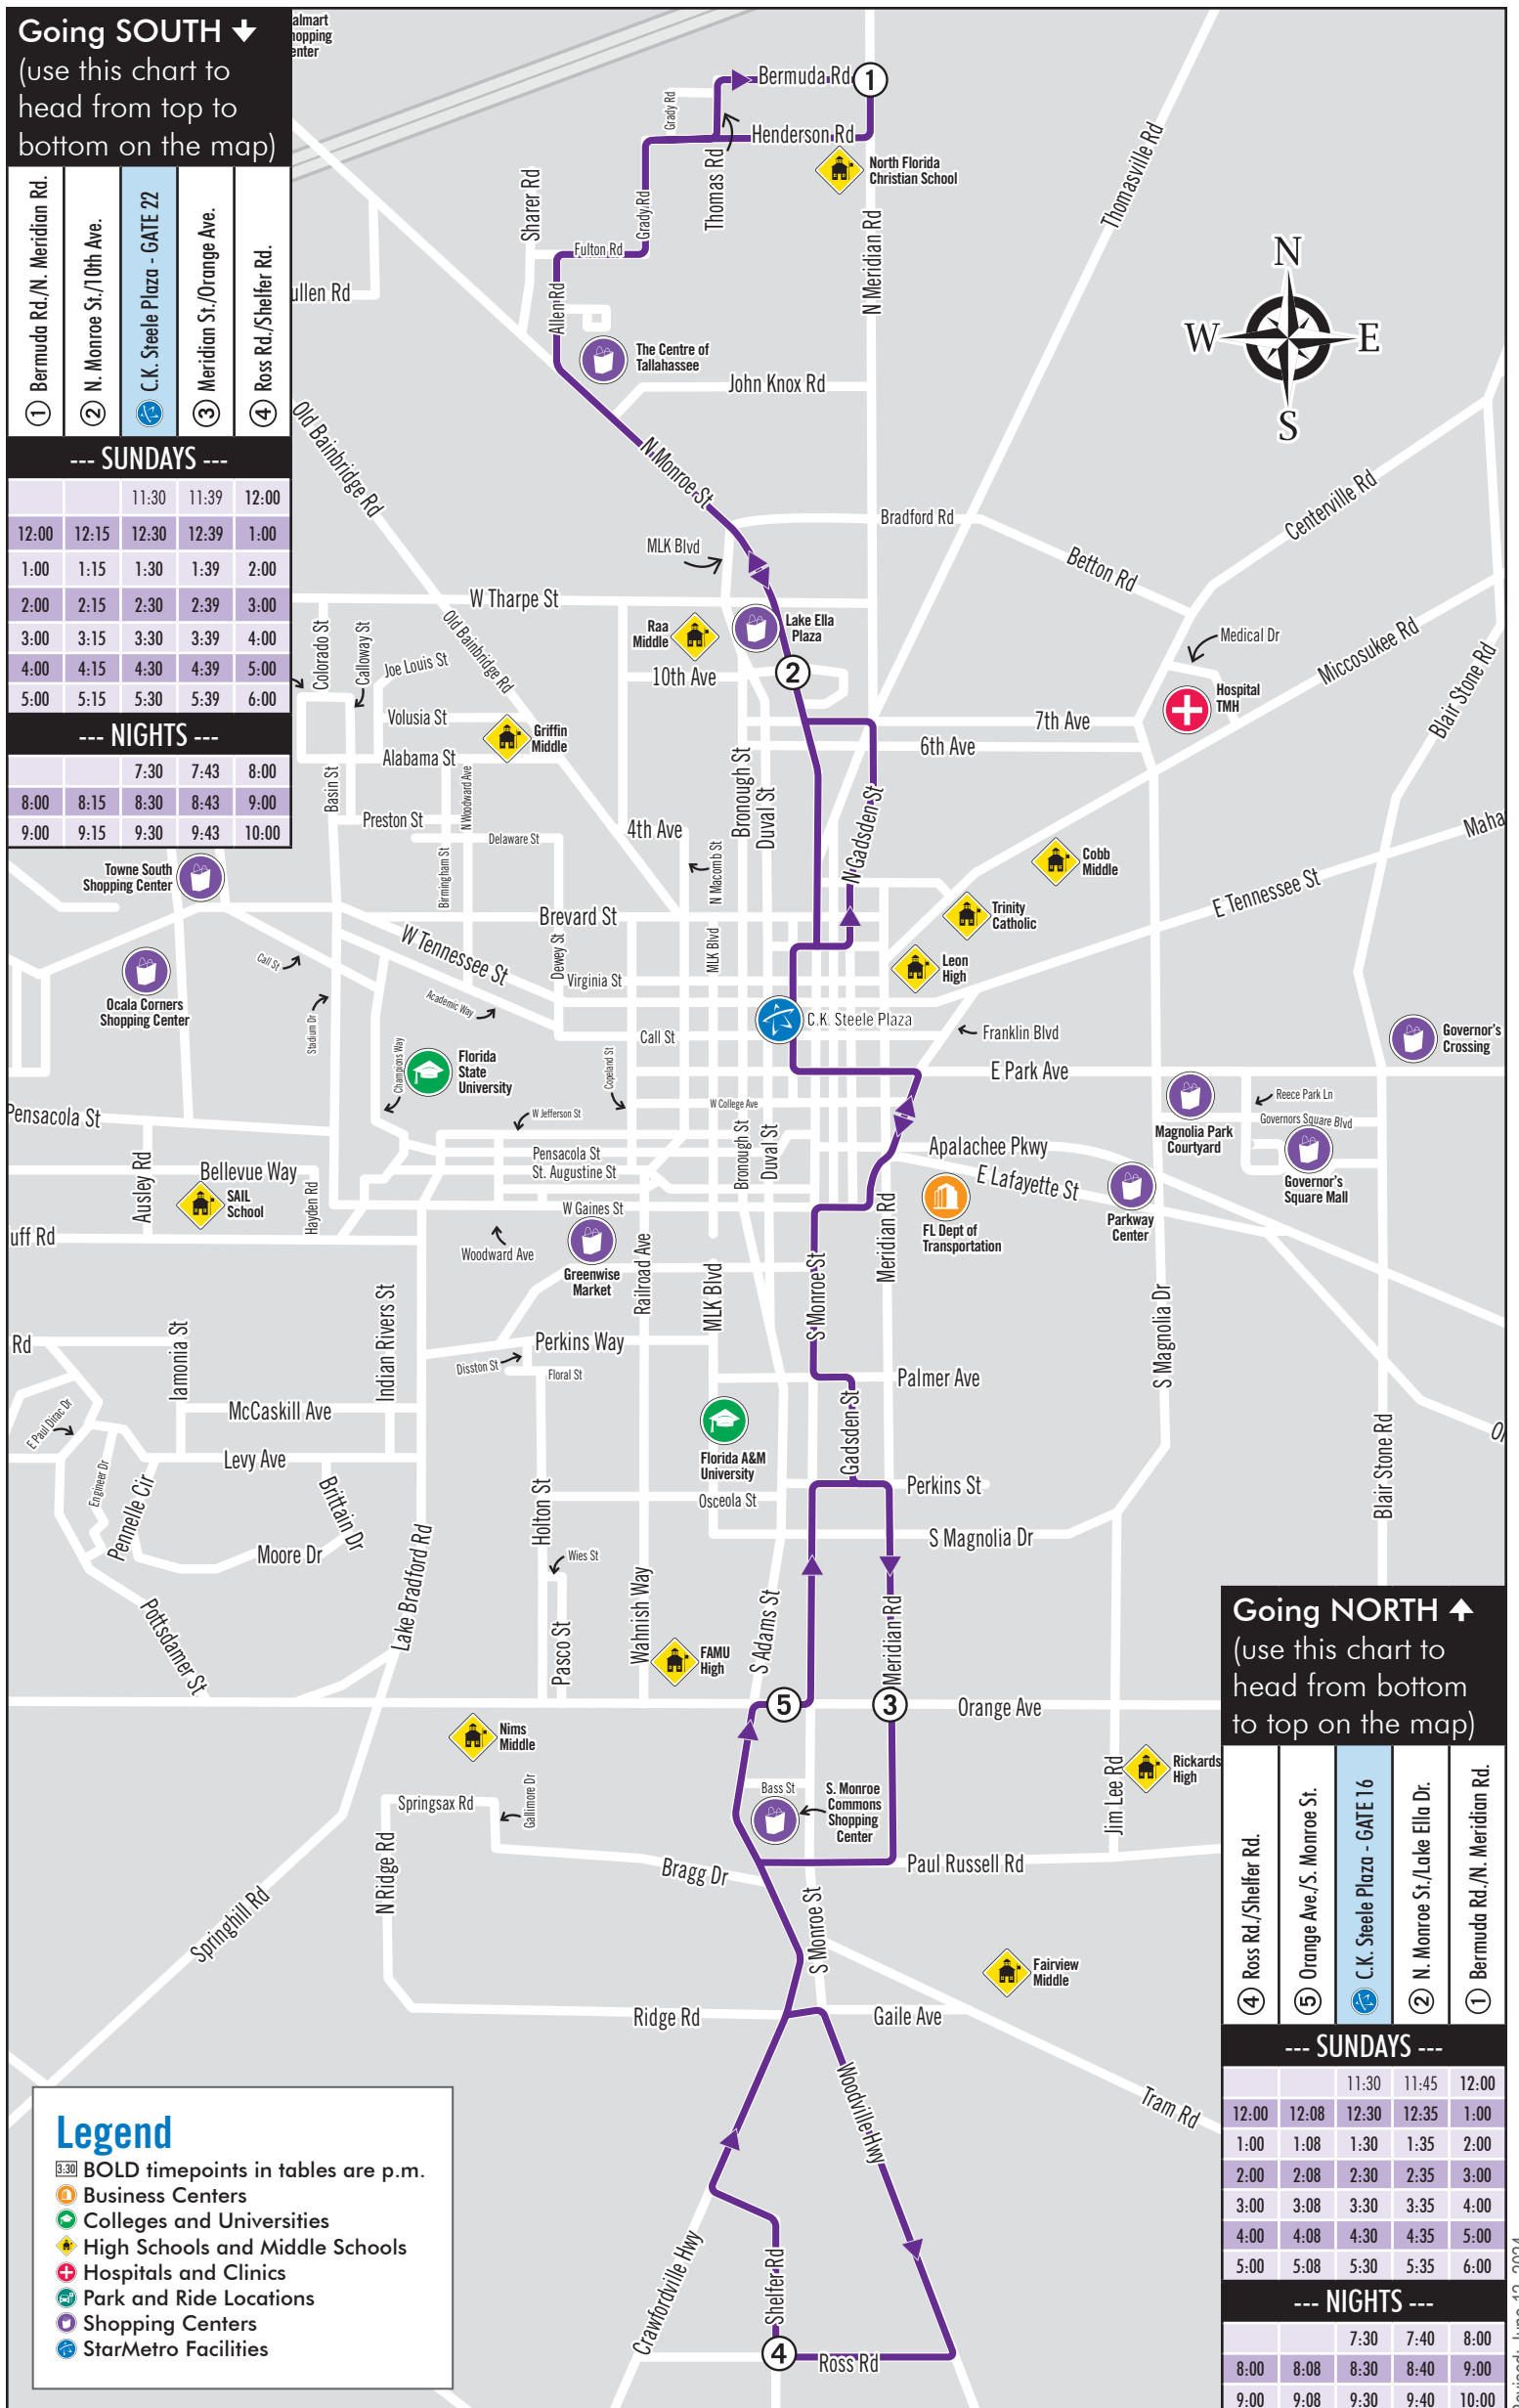

## Route 2 Sundays & Nights (Mon-Sat)

Macon Community, Monroe St., C.K. Steele Plaza, Woodville Hwy.

Sunday (11:30 a.m. - 6 p.m.) & Nights (7:30 - 10 p.m.) | Bus comes every: **60 min**

**Going SOUTH** ↓  
(use this chart to head from top to bottom on the map)

- ① Bermuda Rd./N. Meridian Rd.
- ② N. Monroe St./10th Ave.
- ③ C.K. Steele Plaza - GATE 22
- ④ Meridian St./Orange Ave.
- ⑤ Ross Rd./Shelter Rd.

--- SUNDAYS ---

		11:30	11:39	12:00
12:00	12:15	12:30	12:39	1:00
1:00	1:15	1:30	1:39	2:00
2:00	2:15	2:30	2:39	3:00
3:00	3:15	3:30	3:39	4:00
4:00	4:15	4:30	4:39	5:00
5:00	5:15	5:30	5:39	6:00

--- NIGHTS ---

		7:30	7:43	8:00
8:00	8:15	8:30	8:43	9:00
9:00	9:15	9:30	9:43	10:00

**Going NORTH** ↑  
(use this chart to head from bottom to top on the map)

- ④ Ross Rd./Shelter Rd.
- ⑤ Orange Ave./S. Monroe St.
- ③ C.K. Steele Plaza - GATE 16
- ② N. Monroe St./Lake Ella Dr.
- ① Bermuda Rd./N. Meridian Rd.

		7:30	7:40	8:00
8:00	8:08	8:30	8:40	9:00
9:00	9:08	9:30	9:40	10:00

**Legend**

- BOLD** timepoints in tables are p.m.
- Business Centers
- Colleges and Universities
- High Schools and Middle Schools
- Hospitals and Clinics
- Park and Ride Locations
- Shopping Centers
- StarMetro Facilities